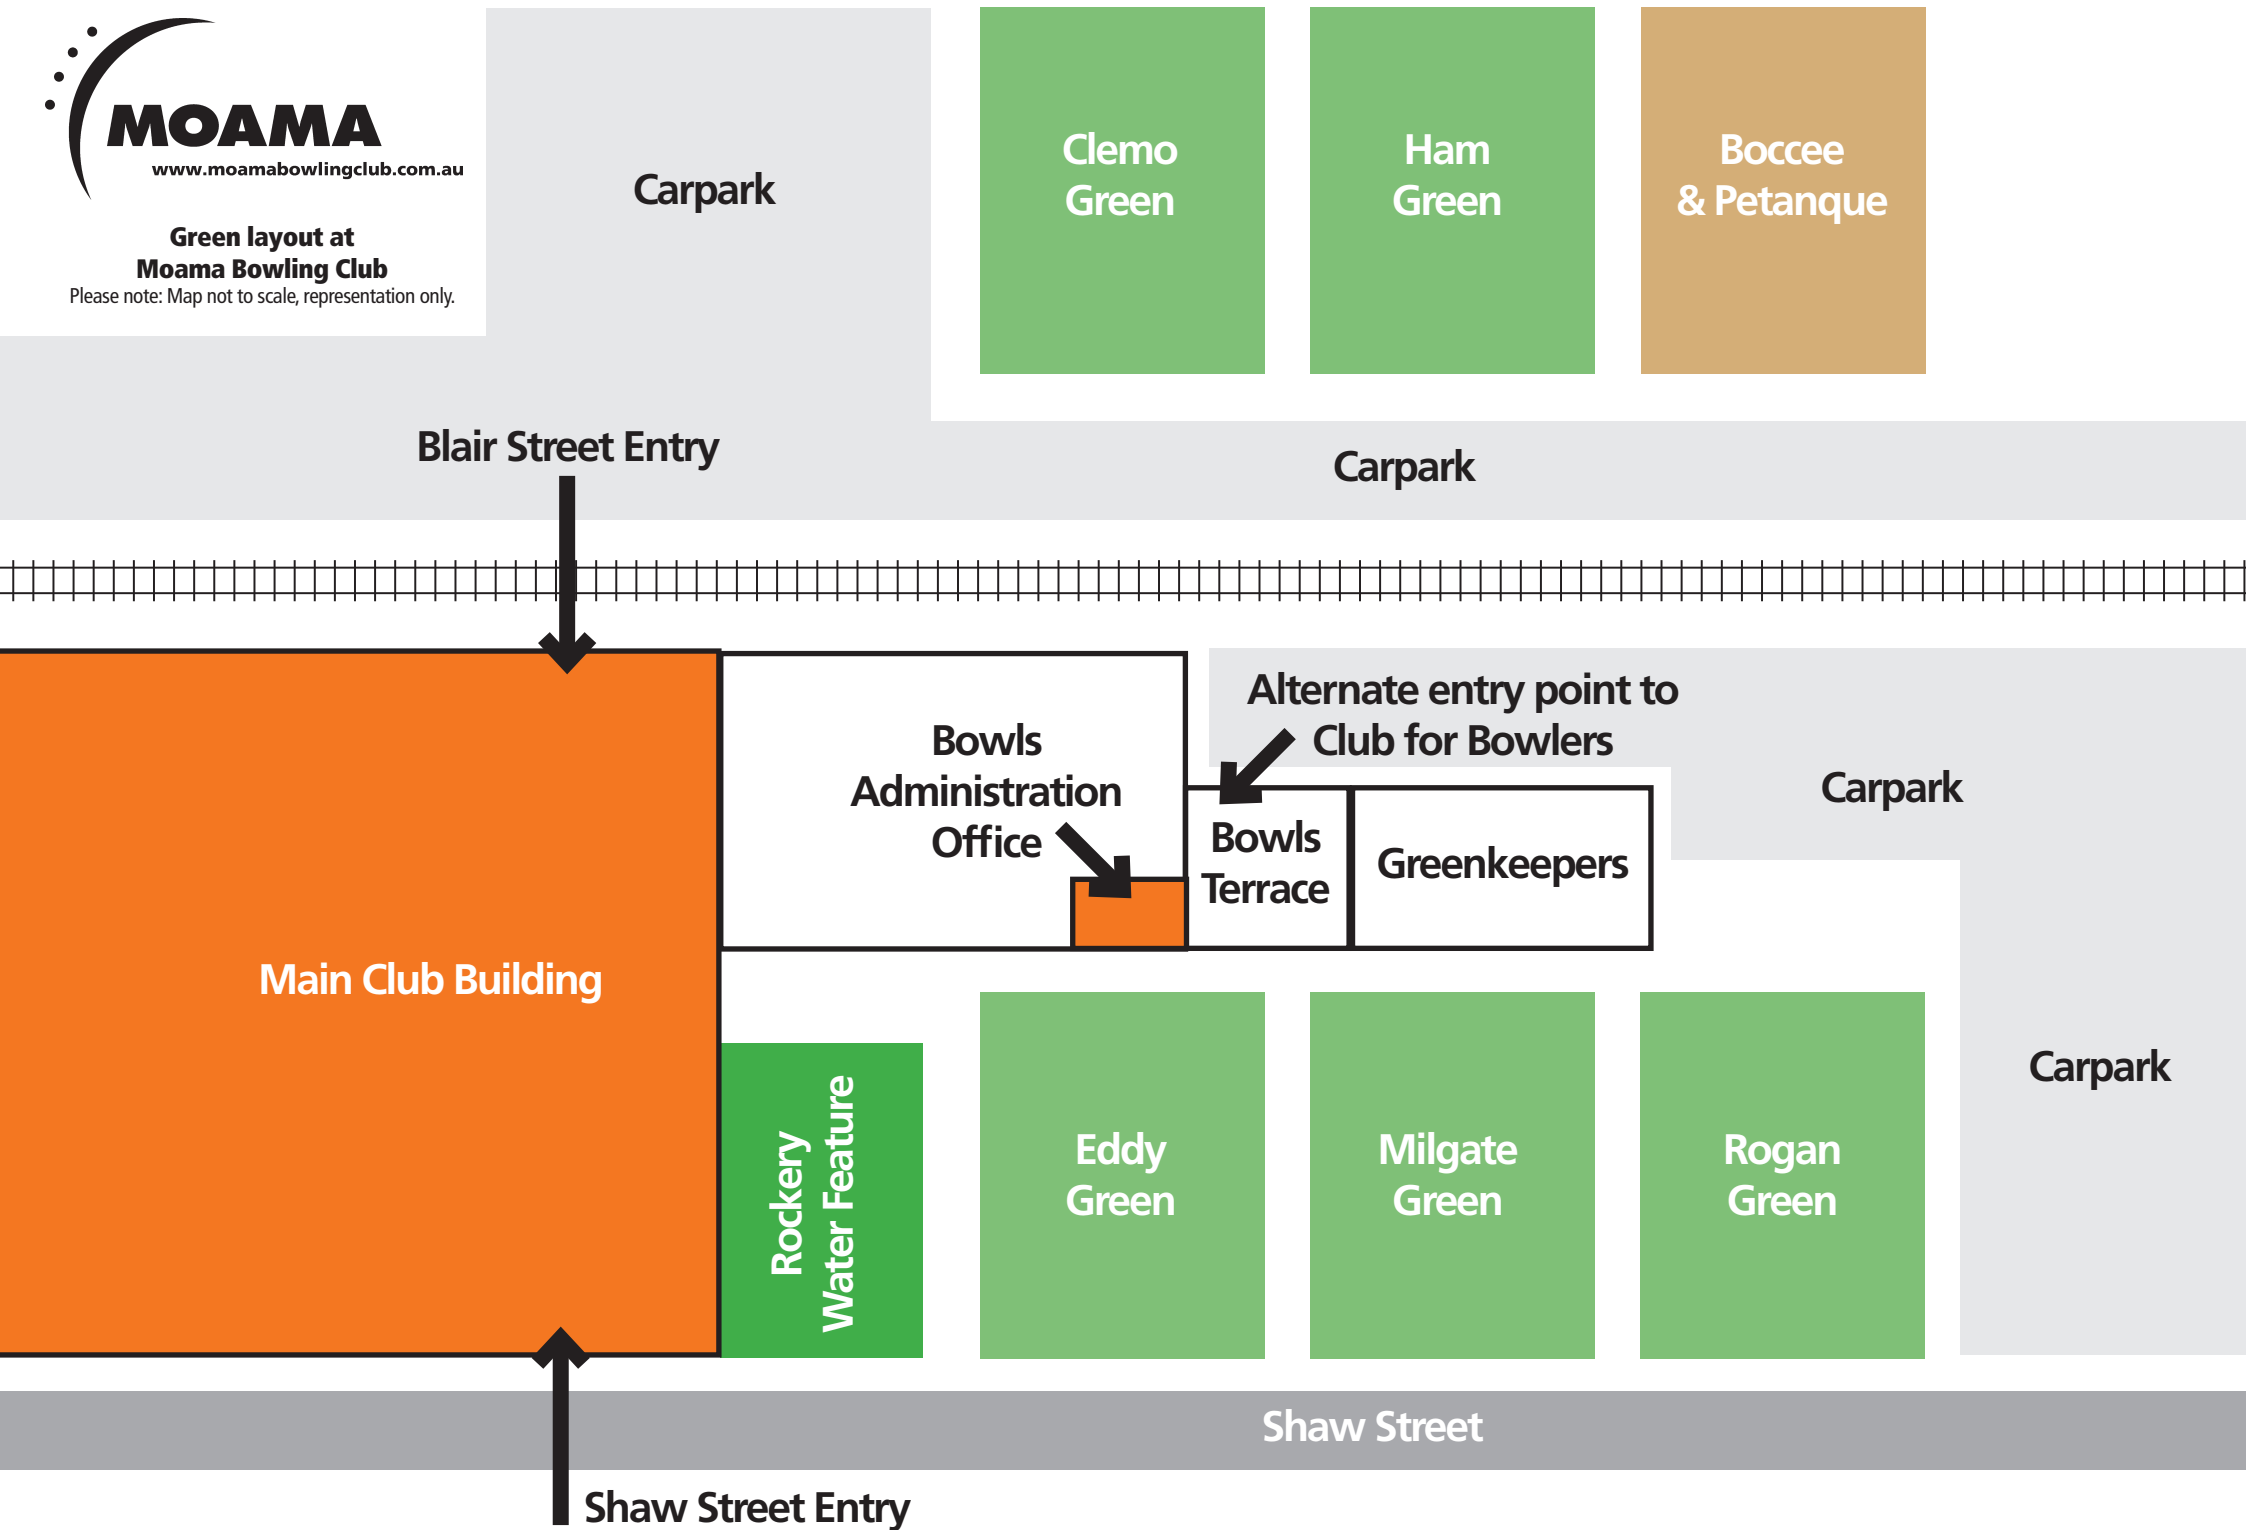

Green layout at Moama Bowling Club

Please note: Map not to scale, representation only.

Carpark

Clemo Green

Ham Green

Boccee & Petanque

Blair Street Entry

Carpark

Alternate entry point to Club for Bowlers

Bowls Administration Office

Bowls Terrace

Greenkeepers

Carpark

Main Club Building

Rockery Water Feature

Eddy Green

Milgate Green

Rogan Green

Carpark

Shaw Street

Shaw Street Entry